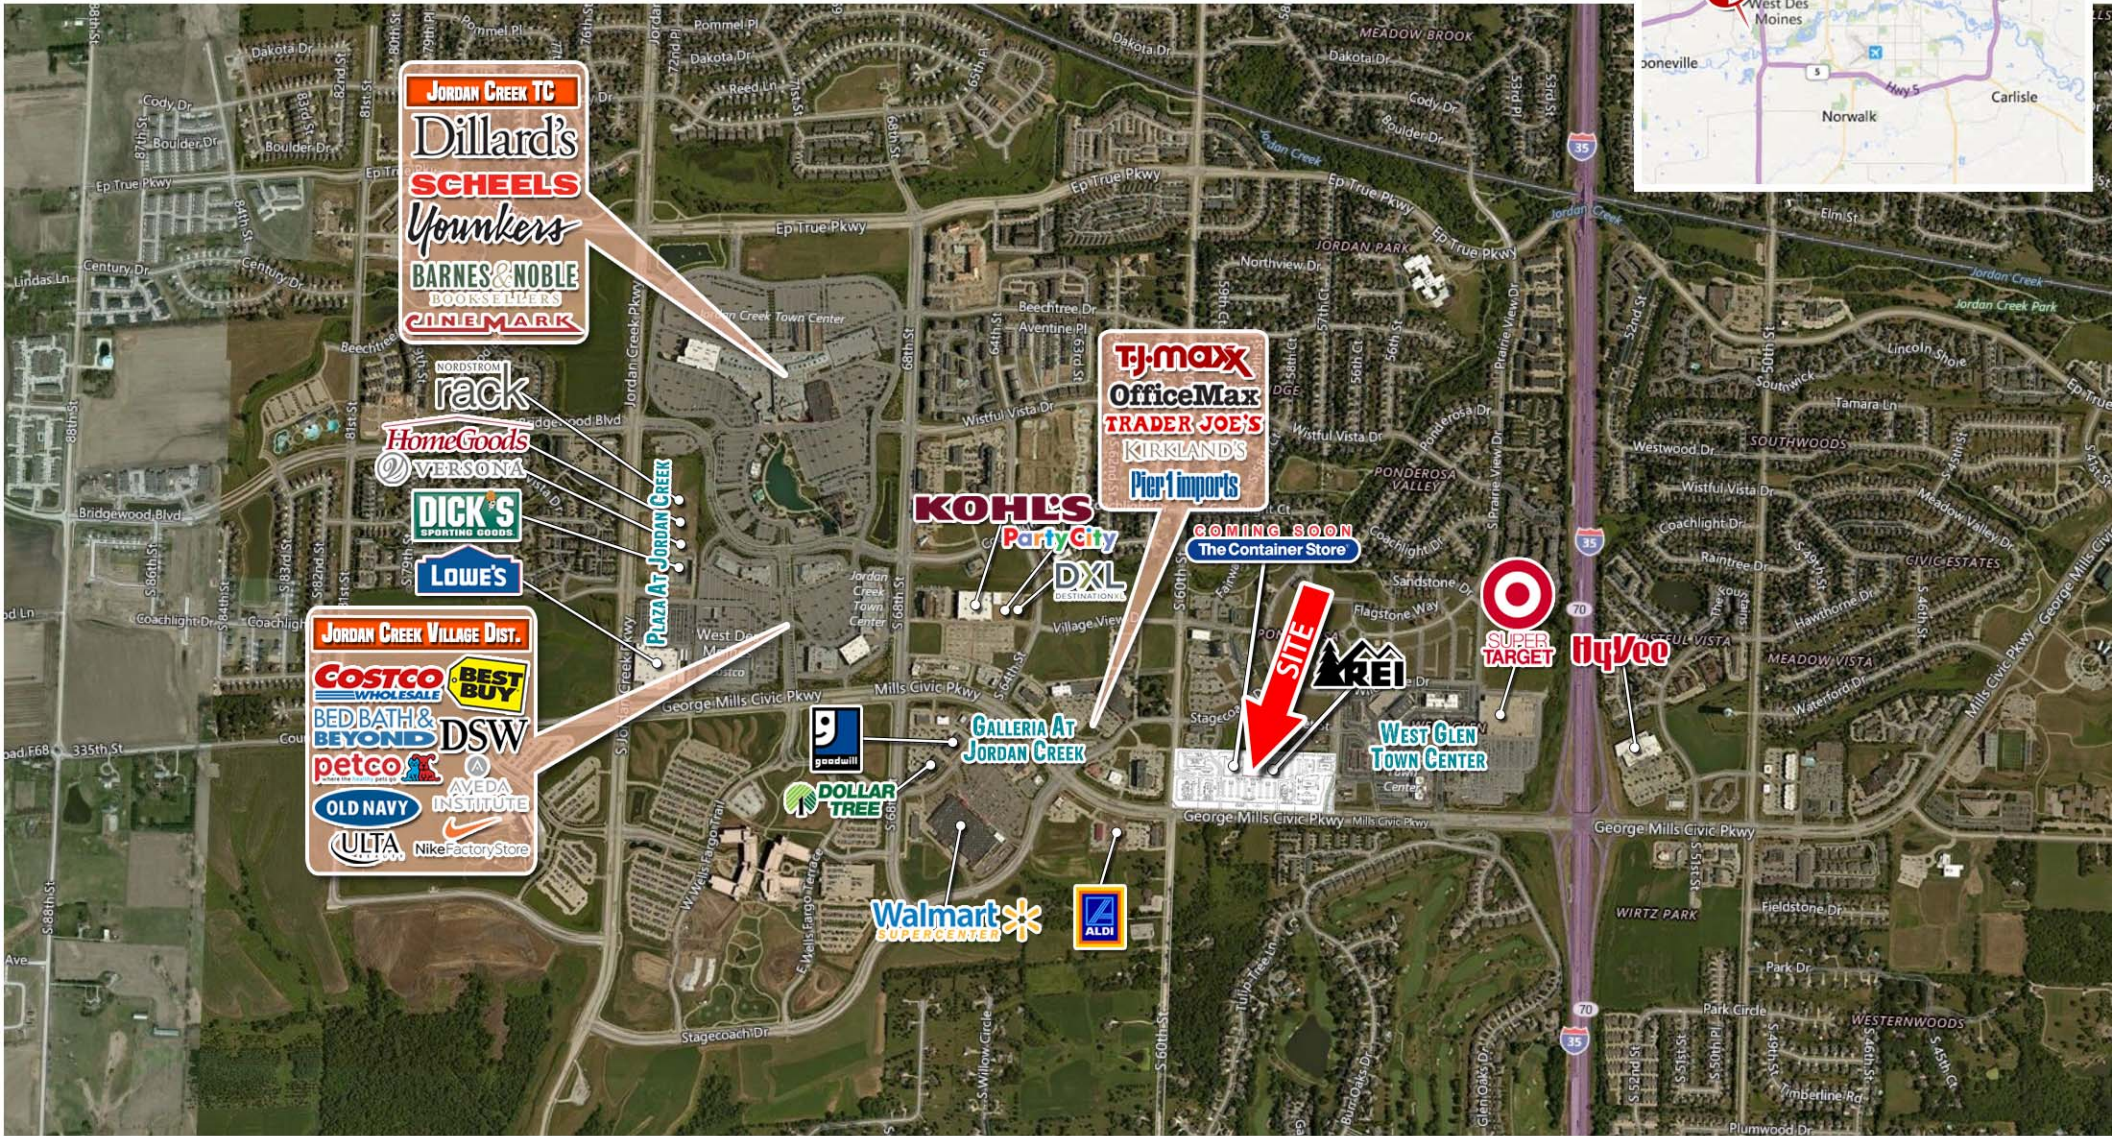

FOR LEASE | FORMER SPECIALTY GROCERY | AERIAL

MILLS CROSSING - WEST DES MOINES, IA

JACK BARSON
jack@terrannational.com
(216) 912-5810
29225 Chagrin Blvd. Suite 360
Pepper Pike, OH 44122

TERRA NATIONAL
REAL ESTATE GROUP
www.terrannational.com

MATT TABLOFF
mtabloff@hilcoglobal.com
(847) 849-2983
5 Revere Dr Suite 320
Northbrook, IL 60062

Hilco
Real Estate
www.hilcorealestate.com