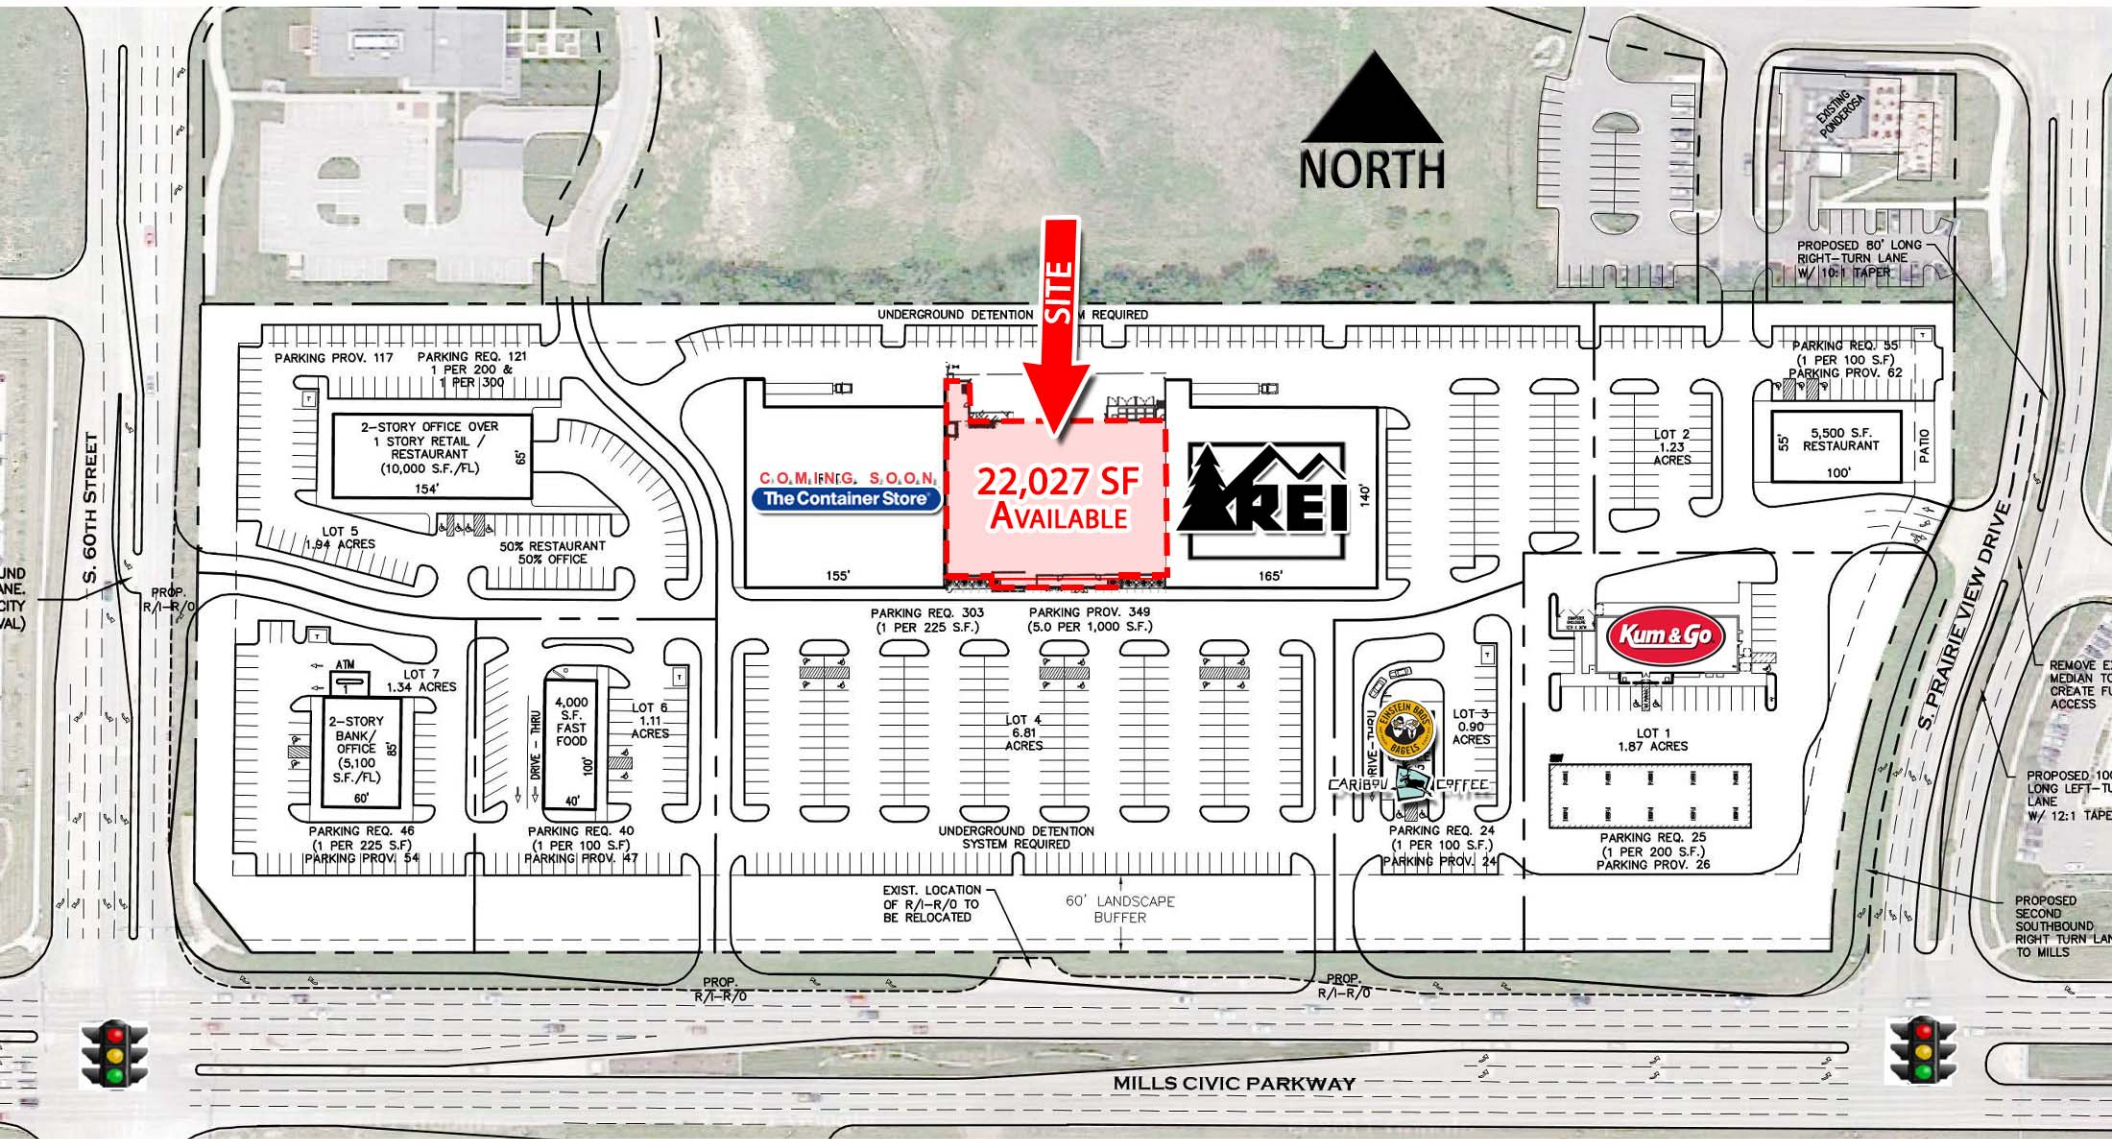

FOR LEASE | FORMER SPECIALTY GROCERY | SITE PLAN

MILLS CROSSING - WEST DES MOINES, IA

MORE INFO

JACK BARSON

jack@terrannational.com
(216) 912-5810

29225 Chagrin Blvd. Suite 360
Pepper Pike, OH 44122

TERRA NATIONAL
REAL ESTATE GROUP

www.terrannational.com

MATT TABLOFF

mtabloff@hilcoglobal.com
(847) 849-2983

5 Revere Dr Suite 320
Northbrook, IL 60062

Hilco
Real Estate

www.hilcorealestate.com